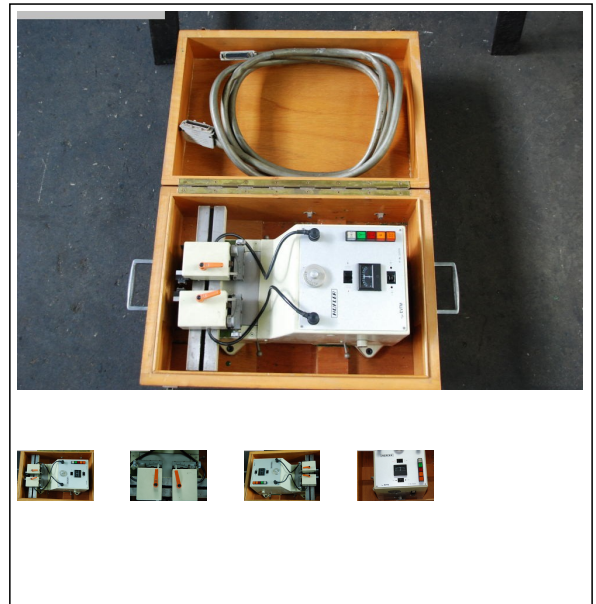

## MACHINE-DATA

Machinetype : Gear Testing Machine  
Make : HOEFLER  
Type : EVT  
Year :  
Control type : conventional  
Control :  
Storage location : Tönisvorst  
Origin : Germany  
Delivery time : immediately  
Quotation : ex warehouse  
Price : on request

## TECHNICAL DATA

max. wheel diameter	0 mm
gear width	0 mm
max. module	40
min. module	1
weight of the machine ca.	0,05 t
dimensions of the machine ca.	0,5x0,3x0,3 m

## TECHNICAL DESCRIPTION

*pitch and run-out tester unit for gear measuring machines.*