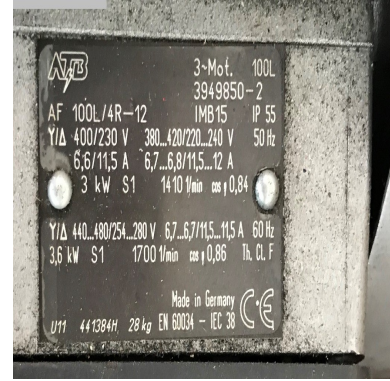

MACHINE PICTURES

Technical details and information subject to amendments and errors.