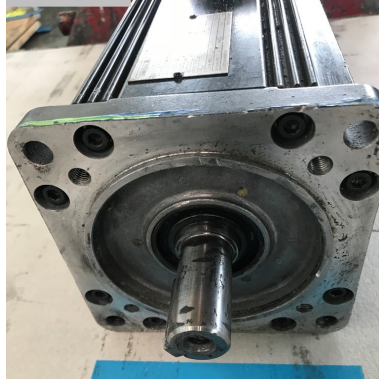

MACHINE PICTURES

Technical details and information subject to amendments and errors.