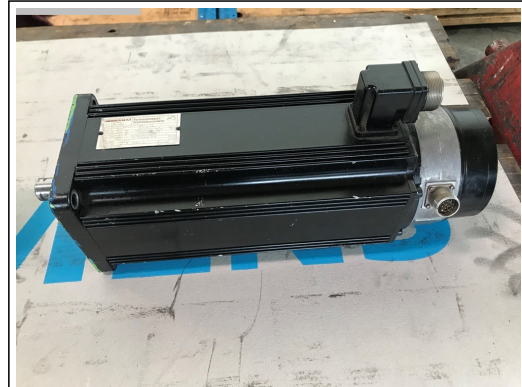

Motor

INDRAMAT

MAC 090C-0-KD-2-0/110-B-1/01

Stock no. :1038-80369

## MACHINE-DATA

Machinetype : Motor  
Make : INDRAMAT  
Type : MAC 090C-0-KD-2-0/110-B-1/01  
Year : 1988  
Control type : conventional  
Control :  
Storage location : Tönisvorst  
Origin : Germany  
Delivery time : immediately  
Quotation : ex warehouse  
Price : on request

## TECHNICAL DATA

power capacity	0 kW
volt	0 V
ampere	0 A