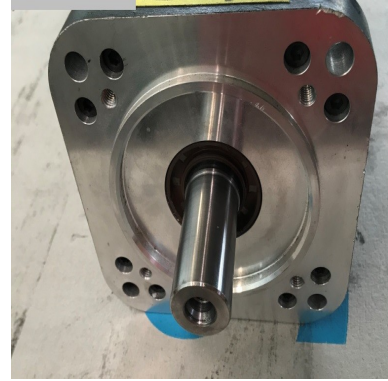

MACHINE PICTURES

Technical details and information subject to amendments and errors.