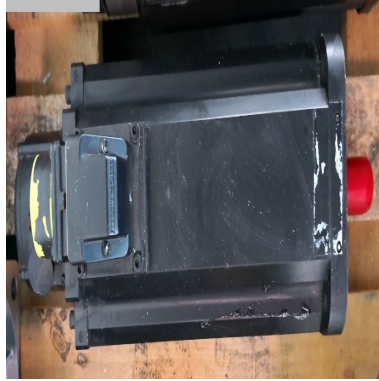

MACHINE PICTURES

Technical details and information subject to amendments and errors.