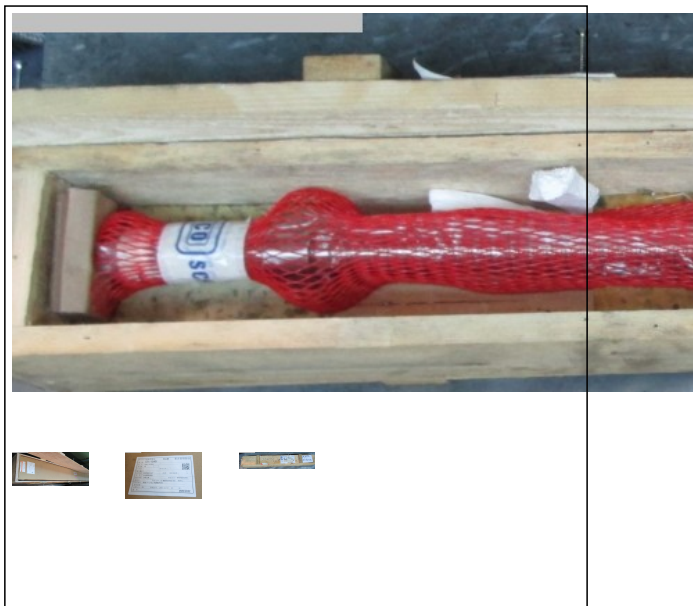

MACHINE-DATA

Machinetype : Spare Parts
Make : MORI SEIKI
Type : SL 45
Year : 2007
Control type : conventional
Control :
Storage location : Tönisvorst
Origin : Germany
Delivery time : immediately
Quotation : ex warehouse
Price : on request

TECHNICAL DATA

TECHNICAL DESCRIPTION

4 pcs. rope pulleys for counter weight of a FB 225

VIDEO-LINKS

WEB-LINK

<http://mhp.logotech.de/hpm/v7/Datenblatt/datenblatt.php?machineno=1038-80392>

MACHINE PICTURES