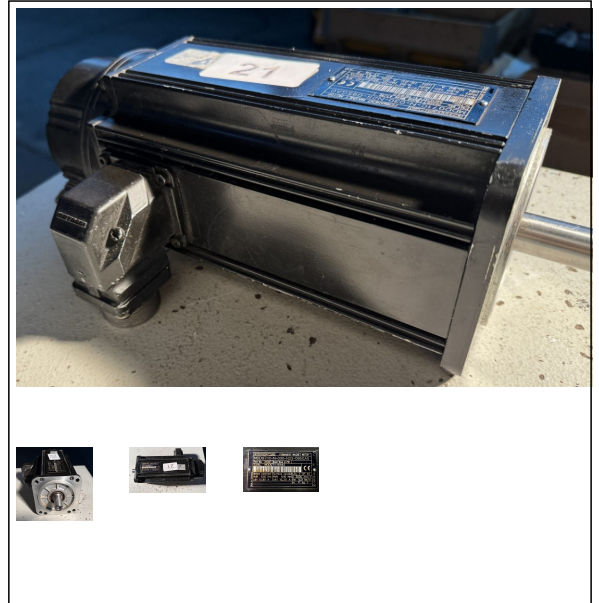

Motor
INDRAMAT
MDD071C-N-030-N2S-095GA0
Stock no. :1038-80500

MACHINE-DATA

Machinetype : Motor
Make : INDRAMAT
Type : MDD071C-N-030-N2S-095GA0
Year :
Control type : conventional
Control :
Storage location : Tönisvorst
Origin : Germany
Delivery time : immediately
Quotation : ex warehouse
Price : on request

TECHNICAL DATA

power capacity	606 Nm
volt	0 V
ampere	10,8 A
weight of the machine ca.	12 kg

TECHNICAL DESCRIPTION

VIDEO-LINKS

WEB-LINK

<http://mhp.logotech.de/hpm/v7/Datenblatt/datenblatt.php?machineno=1038-80500>