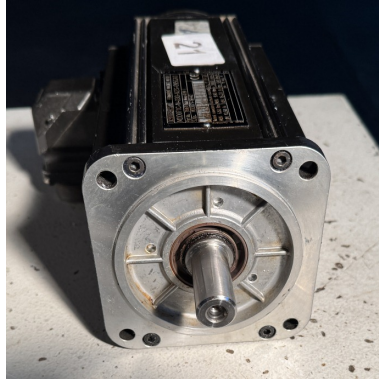

Motor
INDRAMAT
MDD071C-N-030-N2S-095GA0
Stock no. :1038-80500

MACHINE-DATA

Machinetype : Motor
Make : INDRAMAT
Type : MDD071C-N-030-N2S-095GA0
Year :
Control type : conventional
Control :
Storage location : Tönisvorst
Origin : Germany
Delivery time : immediately
Quotation : ex warehouse
Price : on request

TECHNICAL DATA

power capacity	606 Nm
volt	0 V
ampere	10,8 A
weight of the machine ca.	12 kg

TECHNICAL DESCRIPTION

VIDEO-LINKS

WEB-LINK

<http://mhp.logotech.de/hpm/v7/Datenblatt/datenblatt.php?machineno=1038-80500>

Motor
INDRAMAT
MDD071C-N-030-N2S-095GA0
Stock no. :1038-80500

MACHINE PICTURES

Technical details and information subject to amendments and errors.