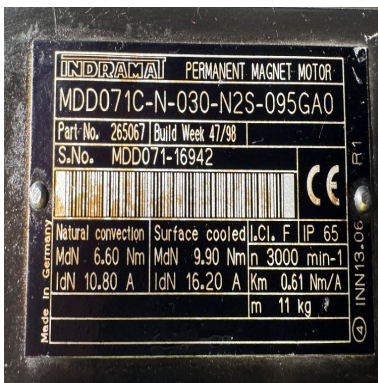

Motor
INDRAMAT
MDD071C-N-030-N2S-095GA0
Stock no. :1038-80500

MACHINE-DATA

Machinetype : Motor
Make : INDRAMAT
Type : MDD071C-N-030-N2S-095GA0
Year :
Control type : conventional
Control :
Storage location : Tönisvorst
Origin : Germany
Delivery time : immediately
Quotation : ex warehouse
Price : on request

TECHNICAL DATA

power capacity	606 Nm
volt	0 V
ampere	10,8 A
weight of the machine ca.	12 kg

TECHNICAL DESCRIPTION

VIDEO-LINKS

WEB-LINK

<http://mhp.logotech.de/hpm/v7/Datenblatt/datenblatt.php?machineno=1038-80500>

Motor
INDRAMAT
MDD071C-N-030-N2S-095GA0
Stock no. :1038-80500

MACHINE PICTURES

Technical details and information subject to amendments and errors.