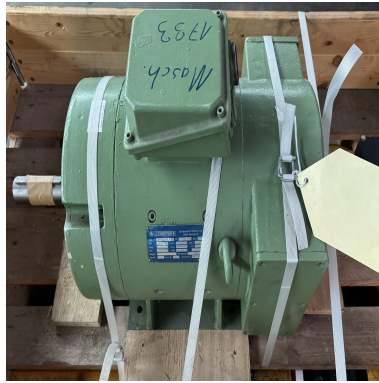

MACHINE PICTURES

Technical details and information subject to amendments and errors.