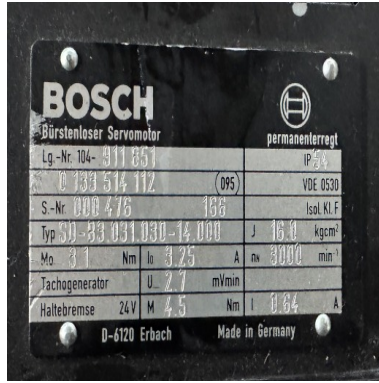

MACHINE PICTURES

Technical details and information subject to amendments and errors.