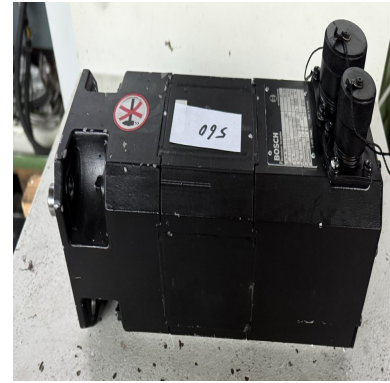

Motor
Bosch
SD-B3.031.030-14.000
Stock no. :1038-80529

MACHINE-DATA

Machinetype : Motor
Make : Bosch
Type : SD-B3.031.030-14.000
Year :
Control type : conventional
Control :
Storage location : Tönisvorst
Origin : Germany
Delivery time : immediately
Quotation : ex warehouse
Price : on request

TECHNICAL DATA

power capacity	3,1 Nm
volt	0 V
ampere	3,25 A
weight of the machine ca.	13 kg

TECHNICAL DESCRIPTION

VIDEO-LINKS

WEB-LINK

<http://mhp.logotech.de/hpm/v7/Datenblatt/datenblatt.php?machineno=1038-80529>

Motor
Bosch
SD-B3.031.030-14.000
Stock no. :1038-80529

MACHINE PICTURES

Technical details and information subject to amendments and errors.