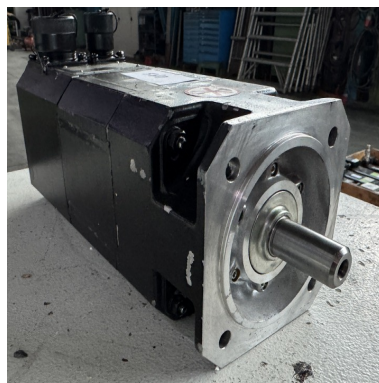

Motor
Bosch
SD-B3.031.030-14.000
Stock no. :1038-80529

MACHINE-DATA

Machinetype : Motor
Make : Bosch
Type : SD-B3.031.030-14.000
Year :
Control type : conventional
Control :
Storage location : Tönisvorst
Origin : Germany
Delivery time : immediately
Quotation : ex warehouse
Price : on request

TECHNICAL DATA

power capacity	3,1 Nm
volt	0 V
ampere	3,25 A
weight of the machine ca.	13 kg

TECHNICAL DESCRIPTION

VIDEO-LINKS

WEB-LINK

<http://mhp.logotech.de/hpm/v7/Datenblatt/datenblatt.php?machineno=1038-80529>

Motor
Bosch
SD-B3.031.030-14.000
Stock no. :1038-80529

MACHINE PICTURES

Technical details and information subject to amendments and errors.