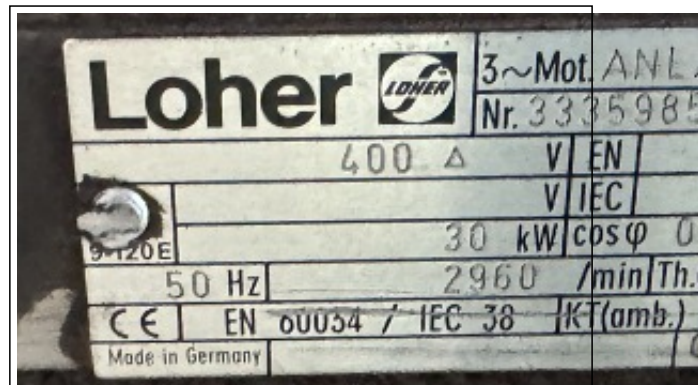

Motor
Loher
ANLA200LG02A
Stock no. :1038-80535

MACHINE-DATA

Machinetype : Motor
Make : Loher
Type : ANLA200LG02A
Year :
Control type : conventional
Control :
Storage location : Tönisvorst
Origin : Germany
Delivery time : immediately
Quotation : ex warehouse
Price : on request

TECHNICAL DATA

power capacity	30 Kw
volt	400 V
ampere	52 A
weight of the machine ca.	255 kg

TECHNICAL DESCRIPTION

VIDEO-LINKS

WEB-LINK

<http://mhp.logotech.de/hpm/v7/Datenblatt/datenblatt.php?machineno=1038-80535>