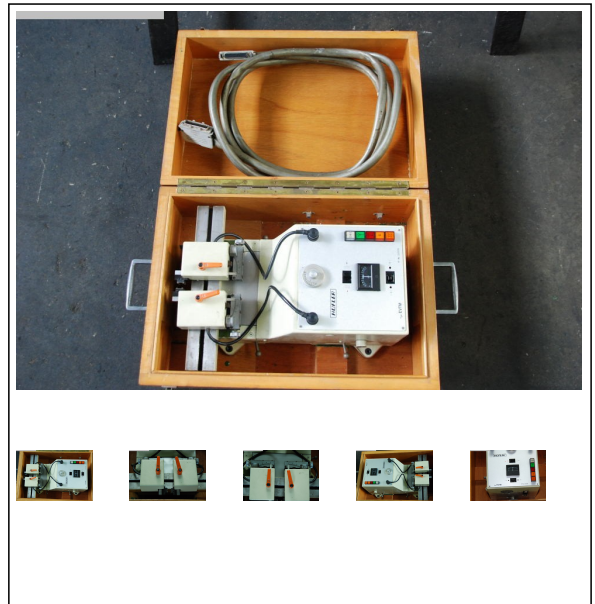

## MACHINE-DATA

Machinetype : Gear Testing Machine  
Make : HOEFLER  
Type : EVT  
Year :  
Control type : conventional  
Control :  
Storage location : Tönisvorst  
Origin : Germany  
Delivery time : immediately  
Quotation : ex warehouse  
Price : on request

## TECHNICAL DATA

max. wheel diameter	0 mm
gear width	0 mm
max. module	40
min. module	1
weight of the machine ca.	0,05 t
dimensions of the machine ca.	0,5x0,3x0,3 m

## TECHNICAL DESCRIPTION

*pitch and run-out tester unit for gear measuring machines.*