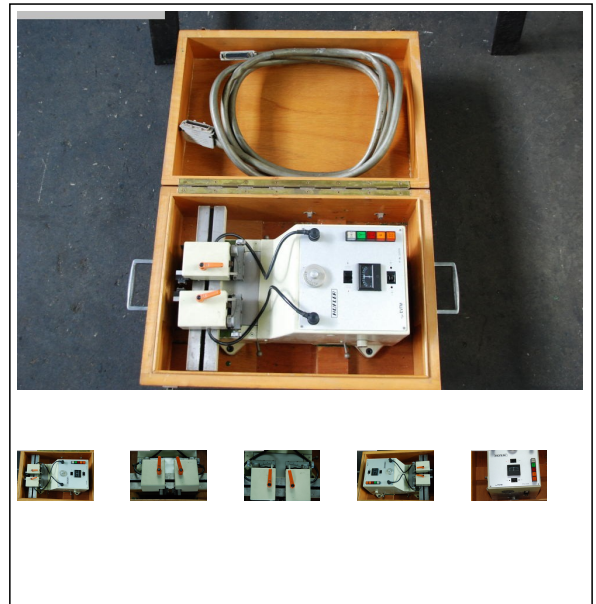

MACHINE-DATA

Machinetype : Gear Testing Machine
Make : HOEFLER
Type : EVT
Year :
Control type : conventional
Control :
Storage location : Tönisvorst
Origin : Germany
Delivery time : immediately
Quotation : ex warehouse
Price : on request

TECHNICAL DATA

max. wheel diameter	0 mm
gear width	0 mm
max. module	40
min. module	1
weight of the machine ca.	0,05 t
dimensions of the machine ca.	0,5x0,3x0,3 m

TECHNICAL DESCRIPTION

pitch and run-out tester unit for gear measuring machines.

VIDEO-LINKS

WEB-LINK

<http://mhp.logotech.de/hpm/v7/Datenblatt/datenblatt.php?machineno=1038-80287>

MACHINE PICTURES